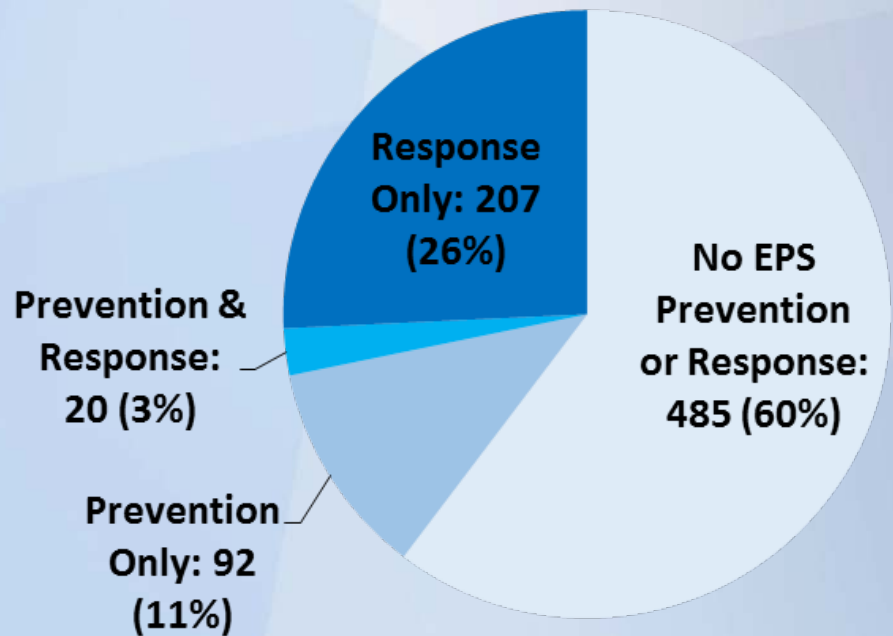

EPS Criminal Flight Event Analysis 2016 Annual Report

Presented for Information
Edmonton Police Commission

June 22, 2017
Inspector Jonathan Coughlan

2016 Annual Report

- What is a Criminal Flight Event?
- What is a Criminal Flight Response?
- What is a Prevention Technique?

2016 Annual Report

- 804 Criminal Flight Events
- 227 Criminal Flight Responses
- 112 Prevention Attempts

Criminal Flight Events by Type, 2016

2016 Annual Report

Criminal Flights: EPS Response Rate 2015 and 2016