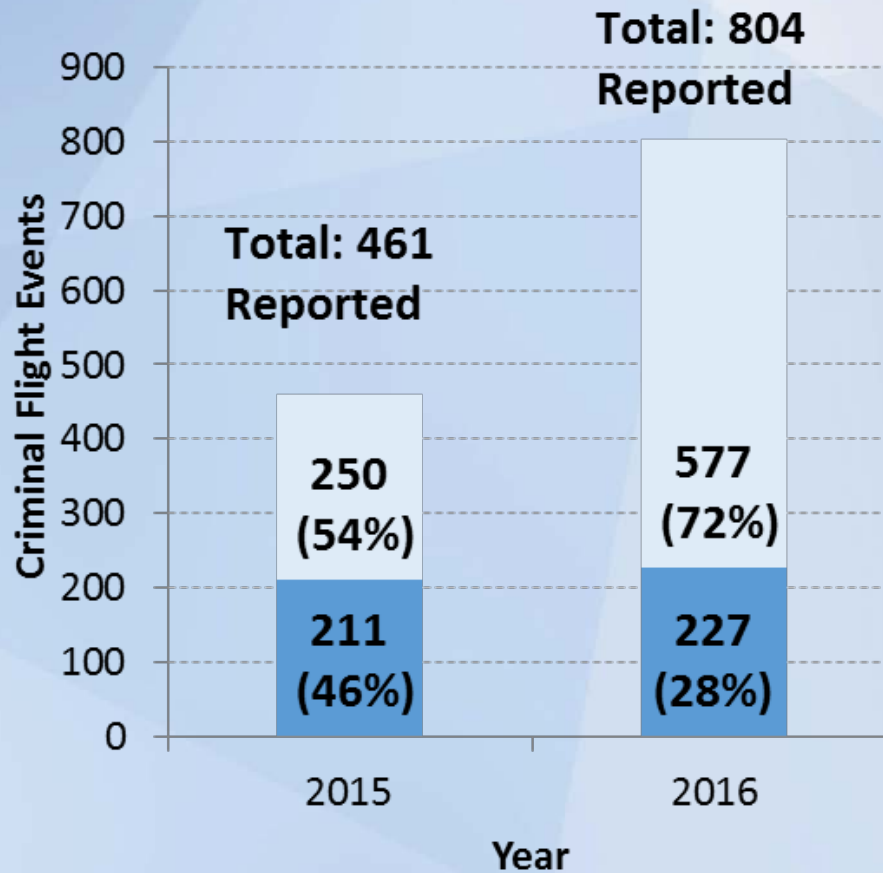

2016 Annual Report

- 804 Criminal Flight Events
- 227 Criminal Flight Responses
- 112 Prevention Attempts

Criminal Flight Events by Type, 2016

2016 Annual Report

Criminal Flights: EPS Response Rate 2015 and 2016

■ EPS Response □ No EPS Response

2016 Annual Report

- 331 resulted in arrest
- Flight Operations assisted in 165 events
- 98 collisions during a criminal flight event

2016 Annual Report

- 2016 – Improved oversight and tracking;
- 2016 - Reporting procedure
- All changes support the EPS goals and vision.